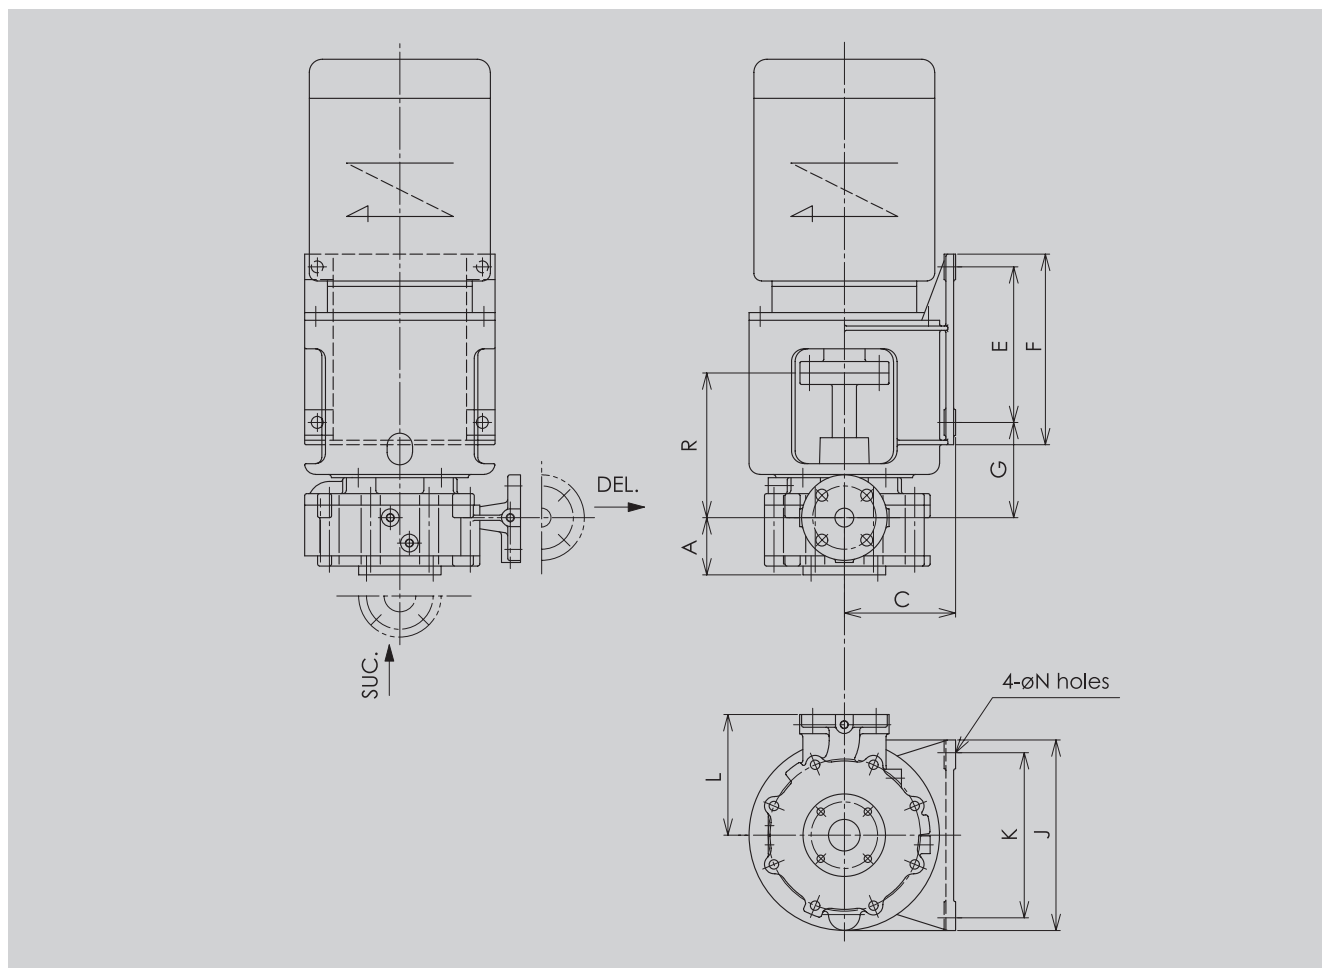

* This model is available for both Horizontal and Vertical wall mount installation.

* 縦型壁掛式 : WYU

* Vertical wall mount type : WYU

* 横置き : WYH

* Horizontal type : WYH

OUTLINE DRAWING ▶

PERFORMANCE CHART ▶

WYU/WYH Model <OUTLINE DRAWING>

| Model | Bore | | A | C | E | F | G | J | K | L | N | R | Mass (kg) |
|------------|-------|--------|-----|-----|-----|-----|-----|-----|-----|-----|----|-----|-----------|
| | Suc. | Del. | | | | | | | | | | | |
| ■ WYU-2Y | 5K-50 | 10K-32 | 90 | 175 | 245 | 300 | 150 | 300 | 260 | 190 | 19 | 231 | 105 |
| ■ WYH-2Y | 5K-32 | 5K-32 | 170 | 175 | 245 | 300 | 150 | 300 | 260 | 190 | 19 | 231 | 110 |
| ■ WYU-5XH | 5K-65 | 10K-40 | 83 | 235 | 335 | 400 | 181 | 400 | 355 | 215 | 23 | 251 | 140 |
| ■ WYH-5XH | 5K-40 | 10K-40 | 163 | 235 | 335 | 400 | 181 | 400 | 355 | 215 | 23 | 251 | 145 |
| ■ WYU-12XF | 5K-65 | 10K-65 | 81 | 210 | 280 | 340 | 131 | 350 | 305 | 220 | 23 | 199 | 150 |
| ■ WYH-12XF | 5K-65 | 10K-65 | 181 | 210 | 280 | 340 | 131 | 350 | 305 | 220 | 23 | 119 | 160 |
| ■ WYU-20XD | 5K-80 | 10K-65 | 101 | 235 | 280 | 340 | 142 | 350 | 305 | 235 | 23 | 210 | 180 |
| ■ WYH-20XD | 6K-80 | 10K-65 | 201 | 235 | 280 | 340 | 142 | 350 | 305 | 235 | 23 | 210 | 190 |